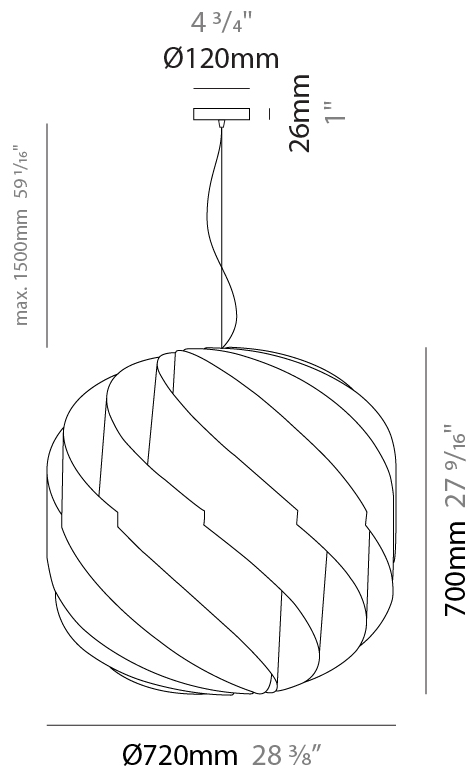

PROJECT	_____
TYPE	_____
SPECIFIER	_____
QUANTITY	_____
DATE	_____

GLOBE SUSPENSION

D61020-

base number   Finish
Options

1. To build a product code in our configurator select the specify button on the base model # product page
2. To build a manual product code on this datasheet choose from the options listed below in blue font and add the suffix to the base model #

GENERAL

Series: Globe
Brand: Linea Zero
Division: Design
Mounting Type: Suspension
Mounting Location: Ceiling
Subcategory: Pendant

PHYSICAL

Shape: Round
Diameter (mm): 720
Diameter (in): 28 3/8
Height (mm): 700
Height (in): 27 9/16
Max. Overall Height (mm): 2200
Max. Overall Height (in): 86 5/8
Light Distribution: Omnidirectional
Diffuser: Polilux™ Shade - See Finish Options
Fixture Finish: WHI / BLK / SIL / NGD / COP / PKM
Fixture Material: Polilux™/ Metal holder
Cable Details: 1,500mm / 59 1/16" Transparent Cable & Wire

ELECTRICAL

Number of Lamps: 3
Lamp Type: LED Retrofit
Bulb Included: Bulb Not Included
Max. Wattage Per Lamp (W): 7
Lamp Base: E26
Input Voltage (V): 120
Upon Request: 277Vac / GU24

LED

OPTICAL

RATINGS AND CERTIFICATIONS

Certified By: Certified for North American Standards
IP rating: IP20