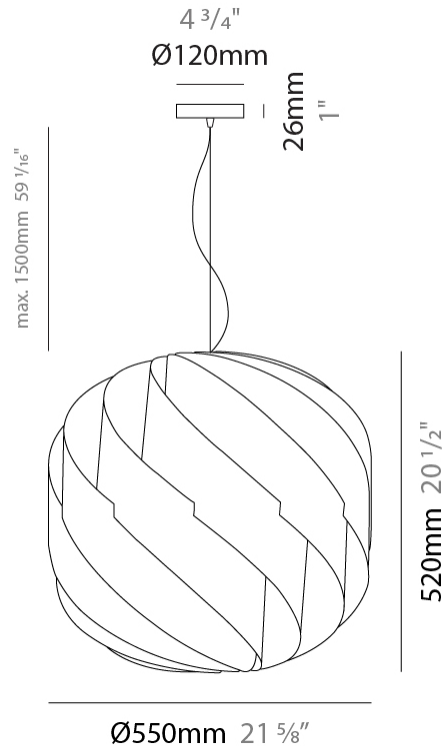

PROJECT	_____
TYPE	_____
SPECIFIER	_____
QUANTITY	_____
DATE	_____

GLOBE SUSPENSION

D61021-

base number   Finish
Options

1. To build a product code in our configurator select the specify button on the base model # product page
2. To build a manual product code on this datasheet choose from the options listed below in blue font and add the suffix to the base model #

GENERAL

Series: Globe _____
Brand: Linea Zero _____
Division: Design _____
Mounting Type: Suspension _____
Mounting Location: Ceiling _____
Subcategory: Pendant _____

PHYSICAL

Shape: Round _____
Diameter (mm): 550 _____
Diameter (in): 21 5/8 _____
Height (mm): 520 _____
Height (in): 20 1/2 _____
Max. Overall Height (mm): 2020 _____
Max. Overall Height (in): 79 1/2 _____
Light Distribution: Omnidirectional _____
Diffuser: Polilux™ Shade - See Finish Options _____
Fixture Finish: WHI / BLK / SIL / NGD / COP / PKM _____
Fixture Material: Polilux™/ Metal holder _____
Cable Details: 1,500mm / 59 1/16" Transparent Cable & Wire _____

ELECTRICAL

Number of Lamps: 2 _____
Lamp Type: LED Retrofit _____
Bulb Included: Bulb Not Included _____
Max. Wattage Per Lamp (W): 7 _____
Lamp Base: E26 _____
Input Voltage (V): 120 _____
Upon Request: 277Vac / GU24 _____

LED

OPTICAL

RATINGS AND CERTIFICATIONS

Certified By: Certified for North American Standards _____
IP rating: IP20 _____