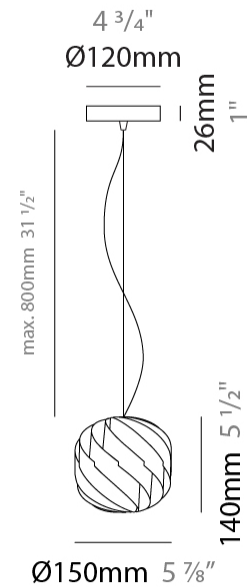

GLOBE SUSPENSION

D61025-

base number   Finish
Options

1. To build a product code in our configurator select the specify button on the base model # product page
2. To build a manual product code on this datasheet choose from the options listed below in blue font and add the suffix to the base model #

GENERAL

Series: Globe
Brand: Linea Zero
Division: Design
Mounting Type: Suspension
Mounting Location: Ceiling
Subcategory: Pendant

PHYSICAL

Shape: Round
Diameter (mm): 150
Diameter (in): 5 7/8
Height (mm): 140
Height (in): 5 1/2
Max. Overall Height (mm): 940
Max. Overall Height (in): 37
Light Distribution: Omnidirectional
Diffuser: Polilux™ Shade - See Finish Options
[Fixture Finish: WHI / BLK / SIL / NGD / COP / PKM](#)
Fixture Material: Polilux™/ Metal holder
Cable Details: 800mm / 31 1/2" Transparent Cable & Wire

ELECTRICAL

Number of Lamps: 1
Lamp Type: LED Retrofit
Bulb Included: Bulb Not Included
Max. Wattage Per Lamp (W): 3
Lamp Base: E12
Input Voltage (V): 120

LED

OPTICAL

RATINGS AND CERTIFICATIONS

Certified By: Certified for North American Standards
IP rating: IP20

PROJECT	_____
TYPE	_____
SPECIFIER	_____
QUANTITY	_____
DATE	_____