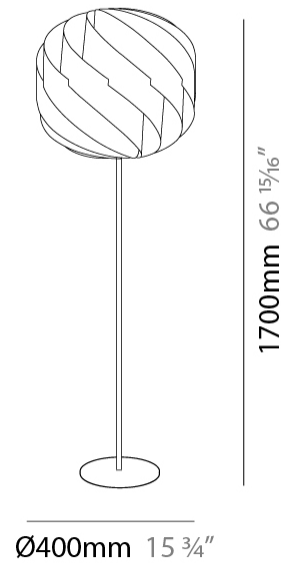

GLOBE PORTABLE

D64022-

base number   Finish
Options

1. To build a product code in our configurator select the specify button on the base model # product page
2. To build a manual product code on this datasheet choose from the options listed below in blue font and add the suffix to the base model #

GENERAL

Series: Globe
Brand: Linea Zero
Division: Design
Mounting Type: Portable
Mounting Location: Floor
Subcategory: Floor

PHYSICAL

Shape: Round
Diameter (mm): 400
Diameter (in): 15 3/4
Height (mm): 1700
Height (in): 66 15/16
Light Distribution: Omnidirectional
Diffuser: Polilux™ Shade - See Finish Options
Fixture Finish: WHI / BLK / SIL / NGD / COP / PKM
Fixture Material: Polilux™/ Metal holder
Upon Request: Bolt Down

ELECTRICAL

Number of Lamps: 1
Lamp Type: LED Retrofit
Bulb Included: Bulb Not Included
Max. Wattage Per Lamp (W): 7
Lamp Base: E26
Input Voltage (V): 120
Upon Request: 277Vac / GU24

LED

OPTICAL

RATINGS AND CERTIFICATIONS

Certified By: Certified for North American Standards
IP rating: IP20

PROJECT
TYPE
SPECIFIER
QUANTITY
DATE