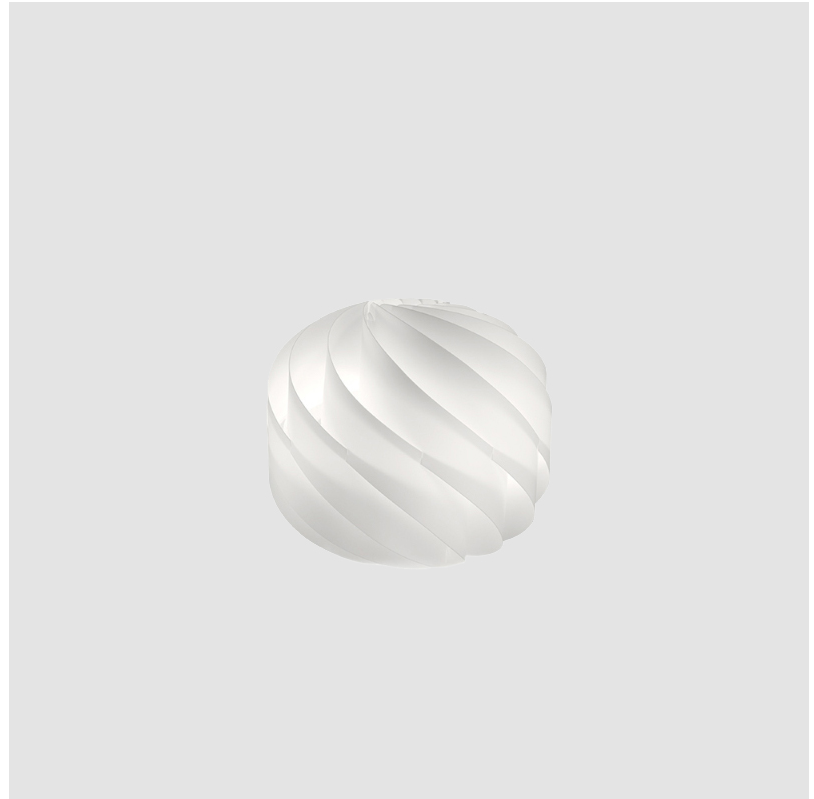

GLOBE PORTABLE

D64017-

base number   Finish
Options

1. To build a product code in our configurator select the specify button on the base model # product page
2. To build a manual product code on this datasheet choose from the options listed below in blue font and add the suffix to the base model #

GENERAL

Series: Globe
Brand: Linea Zero
Division: Design
Mounting Type: Portable
Mounting Location: Table
Subcategory: Table

PHYSICAL

Shape: Round
Diameter (mm): 150
Diameter (in): 5 7/8
Height (mm): 140
Height (in): 5 1/2
Light Distribution: Omnidirectional
Diffuser: Polilux™ Shade - See Finish Options
[Fixture Finish: WHI / BLK / SIL / NGD / COP / PKM](#)
Fixture Material: Polilux™/ Metal holder
Upon Request: Bolt Down

ELECTRICAL

Number of Lamps: 1
Lamp Type: LED Retrofit
Bulb Included: Bulb Not Included
Max. Wattage Per Lamp (W): 3
Lamp Base: E12
Input Voltage (V): 120

LED

OPTICAL

RATINGS AND CERTIFICATIONS

Certified By: Certified for North American Standards
IP rating: IP20

PROJECT	<u> </u>
TYPE	<u> </u>
SPECIFIER	<u> </u>
QUANTITY	<u> </u>
DATE	<u> </u>

Ø150mm 5 7/8"