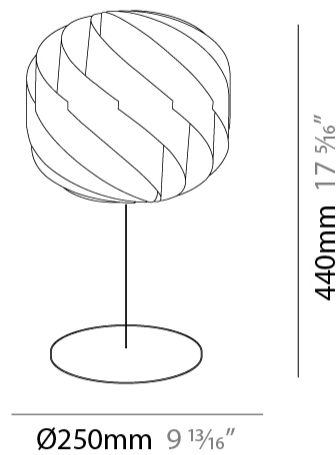

GLOBE PORTABLE

D64021-

base number   Finish
Options

1. To build a product code in our configurator select the specify button on the base model # product page
2. To build a manual product code on this datasheet choose from the options listed below in blue font and add the suffix to the base model #

GENERAL

Series: Globe
Brand: Linea Zero
Division: Design
Mounting Type: Portable
Mounting Location: Table
Subcategory: Table

PHYSICAL

Shape: Round
Diameter (mm): 250
Diameter (in): 9 ¹³/₁₆
Height (mm): 440
Height (in): 17 ⁵/₁₆
Light Distribution: Omnidirectional
Diffuser: Polilux™ Shade - See Finish Options
[Fixture Finish: WHI / BLK / SIL / NGD / COP / PKM](#)
Fixture Material: Polilux™/ Metal holder
Upon Request: Bolt Down

ELECTRICAL

Number of Lamps: 1
Lamp Type: LED Retrofit
Bulb Included: Bulb Not Included
Max. Wattage Per Lamp (W): 7
Lamp Base: E26
Input Voltage (V): 120
Upon Request: 277Vac / GU24

LED

OPTICAL

RATINGS AND CERTIFICATIONS

Certified By: Certified for North American Standards
IP rating: IP20

PROJECT	_____
TYPE	_____
SPECIFIER	_____
QUANTITY	_____
DATE	_____