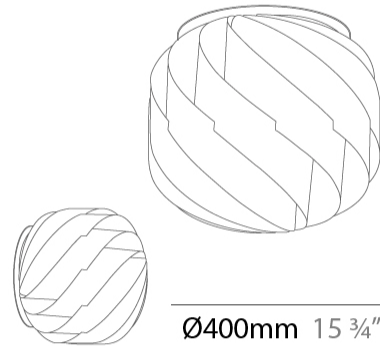

PROJECT	_____
TYPE	_____
SPECIFIER	_____
QUANTITY	_____
DATE	_____

GLOBE SURFACE

D62017-

base number   Finish
Options

1. To build a product code in our configurator select the specify button on the base model # product page
2. To build a manual product code on this datasheet choose from the options listed below in blue font and add the suffix to the base model #

GENERAL

Series: Globe
Brand: Linea Zero
Division: Design
Mounting Type: Surface
Mounting Location: Ceiling
Subcategory: Ambient

PHYSICAL

Shape: Round
Diameter (mm): 400
Diameter (in): 15 ¾
Height (mm): 390
Height (in): 15 ⅜
Light Distribution: Omnidirectional
Diffuser: Polilux™ Shade - See Finish Options
Fixture Finish: WHI / BLK / SIL / NGD / COP / PKM
Fixture Material: Polilux™ / Metal holder

ELECTRICAL

Number of Lamps: 1
Lamp Type: LED Retrofit
Bulb Included: Bulb Not Included
Max. Wattage Per Lamp (W): 7
Lamp Base: E26
Input Voltage (V): 120
Upon Request: 277Vac / GU24

LED

OPTICAL

RATINGS AND CERTIFICATIONS

Certified By: Certified for North American Standards
IP rating: IP20