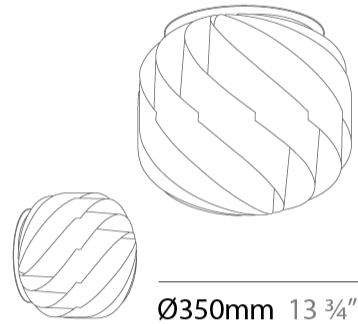

PROJECT
TYPE
SPECIFIER
QUANTITY
DATE

GLOBE SURFACE

D62019-

base number Finish
Options

1. To build a product code in our configurator select the specify button on the base model # product page
2. To build a manual product code on this datasheet choose from the options listed below in blue font and add the suffix to the base model #

GENERAL

Series: Globe
Brand: Linea Zero
Division: Design
Mounting Type: Surface
Mounting Location: Ceiling
Subcategory: Ambient

PHYSICAL

Shape: Round
Diameter (mm): 250
Diameter (in): 9 ¹³/₁₆
Height (mm): 240
Height (in): 9 ⁷/₁₆
Light Distribution: Omnidirectional
Diffuser: Polilux™ Shade - See Finish Options
Fixture Finish: WHI / BLK / SIL / NGD / COP / PKM
Fixture Material: Polilux™/ Metal holder

ELECTRICAL

Number of Lamps: 1
Lamp Type: LED Retrofit
Bulb Included: Bulb Not Included
Max. Wattage Per Lamp (W): 7
Lamp Base: E26
Input Voltage (V): 120
Upon Request: 277Vac / GU24

LED

OPTICAL

RATINGS AND CERTIFICATIONS

Certified By: Certified for North American Standards
IP rating: IP20