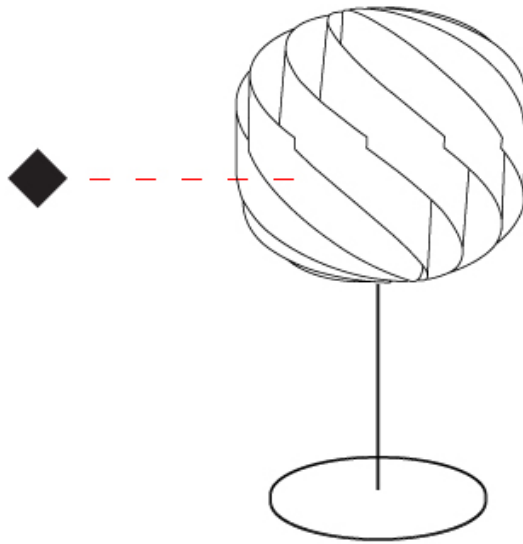

D64021-

PROJECT

TYPE

SPECIFIER

QUANTITY

DATE